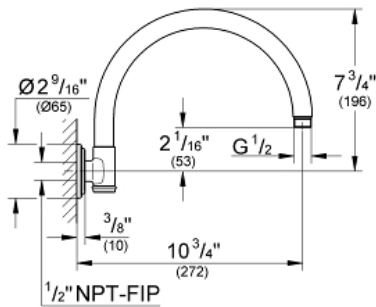

RAINSHOWER RUSTIC  
10" Retro Shower Arm

MODEL # 28383000

Pure Freude  
an Wasser

GROHE

**Product Description:**  
RAINSHOWER RUSTIC  
10" Retro Shower Arm

**Standard Specification:**

- 1/2" (13 mm) NPT Male Threads
- Can be used with all Rainshower shower heads except Rainshower Jumbo (28 783)
- **GROHE StarLight** chrome finish

**Applicable Codes & Standards:**

- Energy Policy Act of 1992
- ASME A112.18.1/CSA B125.1

**Color:**

- 28383000 StarLight Chrome